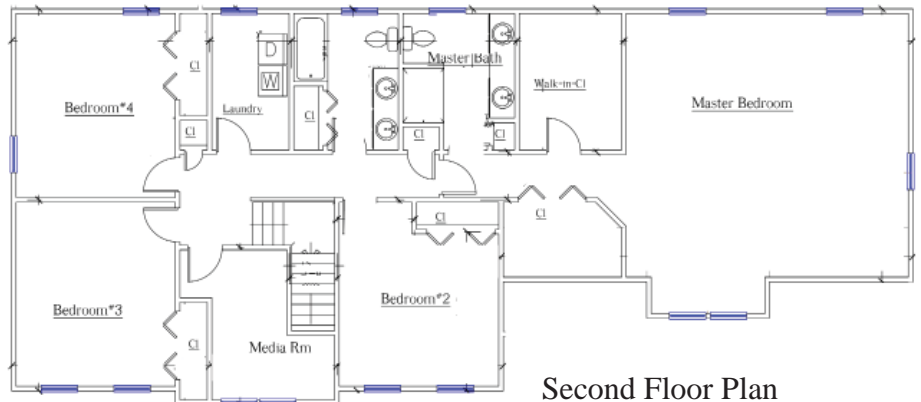

Amenities

- Low Maintenance Two-Story Living
- Second Floor Laundry Room
- Office Areas on 1st and 2nd Floors
- Open Floor Plan
- Mudroom from Garage to Home
- 4 Bedrooms w/ 2.5 Baths
- Full Basement

Community

Stanton

Elevations shown may be conceptual. Floor plans may vary according to elevation and figures reflecting size, square footage, and other dimensions are estimates; actual construction may vary. Size and square footage of your home may vary based on expandable area and options selected. We work to continuously improve our homes, therefore E.A. McNulty Real Estate reserve the right to change plans, dimensions, features, specifications, materials, and availability of homes without notice or obligation.