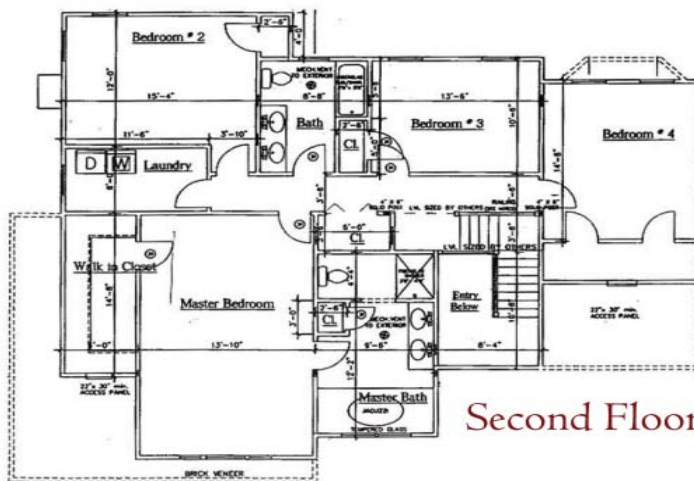

Amenities

- Two-Story Living
- Study/Office on Main Level w/ Bay Window
- Laundry Room on 2nd Floor
- Two-Car Garage Accessed by Home
- 4 Bedrooms w/ 2.5 Baths
- Full Basement

Community

- Located in Lime Rock Village
- Minutes from Downtown Providence
- 45 Miles from Downtown Boston
- Close to Lincoln Woods State Park
- Close to the Lincoln Mall

Total Living Space Approximately
2,715 Sq.Ft.

Leslie

First Floor Plan

Second Floor Plan

Elevations shown may be conceptual. Floor plans may vary according to elevation and figures reflecting size, square footage, and other dimensions are estimates; actual construction may vary. Size and square footage of your home may vary based on expandable area and options selected. We work to continuously improve our homes, therefore E.A. McNulty Real Estate reserve the right to change plans, dimensions, features, specifications, materials, and availability of homes without notice or obligation.