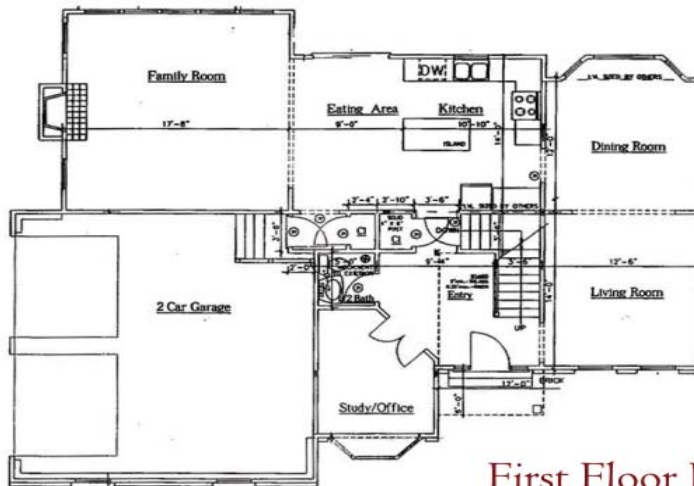

Amenities

- Two-Story Living
- Study/Office on Main Level w/ Bay Window
- Laundry Room on 2nd Floor
- Two-Car Garage Accessed by Home
- 4 Bedrooms w/ 2.5 Baths
- Full Basement

Community

- Located in Lime Rock Village
- Minutes from Downtown Providence
- 45 Miles from Downtown Boston
- Close to Lincoln Woods State Park
- Close to the Lincoln Mall

Total Living Space Approximately
2,715 Sq.Ft.

Leslie

First Floor Plan

Second Floor Plan

Elevations shown may be conceptual. Floor plans may vary according to elevation and figures reflecting size, square footage, and other dimensions are estimates; actual construction may vary. Size and square footage of your home may vary based on expandable area and options selected. We work to continuously improve our homes, therefore E.A. McNulty Real Estate reserve the right to change plans, dimensions, features, specifications, materials, and availability of homes without notice or obligation.