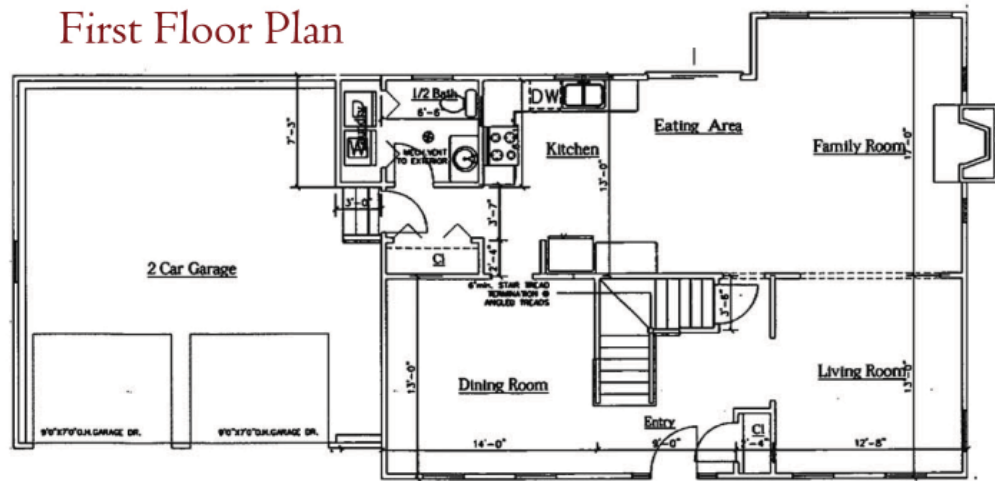

Amenities

- Two-Story Living
- Fireplace in Family Room
- Master Suite w/ Walk-In Closet
- Two-Car Garage Accessed by Home
- 4 Bedrooms w/ 2.5 Baths
- Full Basement

Community

- Located in Lime Rock Village
- Minutes from Downtown Providence
- 45 Miles from Downtown Boston
- Close to Lincoln Woods State Park
- Close to the Lincoln Mall

Total Living Space Approximately
2,130 Sq.Ft.

Angell

First Floor Plan

Second Floor Plan

Elevations shown may be conceptual. Floor plans may vary according to elevation and figures reflecting size, square footage, and other dimensions are estimates; actual construction may vary. Size and square footage of your home may vary based on expandable area and options selected. We work to continuously improve our homes, therefore E.A. McNulty Real Estate reserve the right to change plans, dimensions, features, specifications, materials, and availability of homes without notice or obligation.