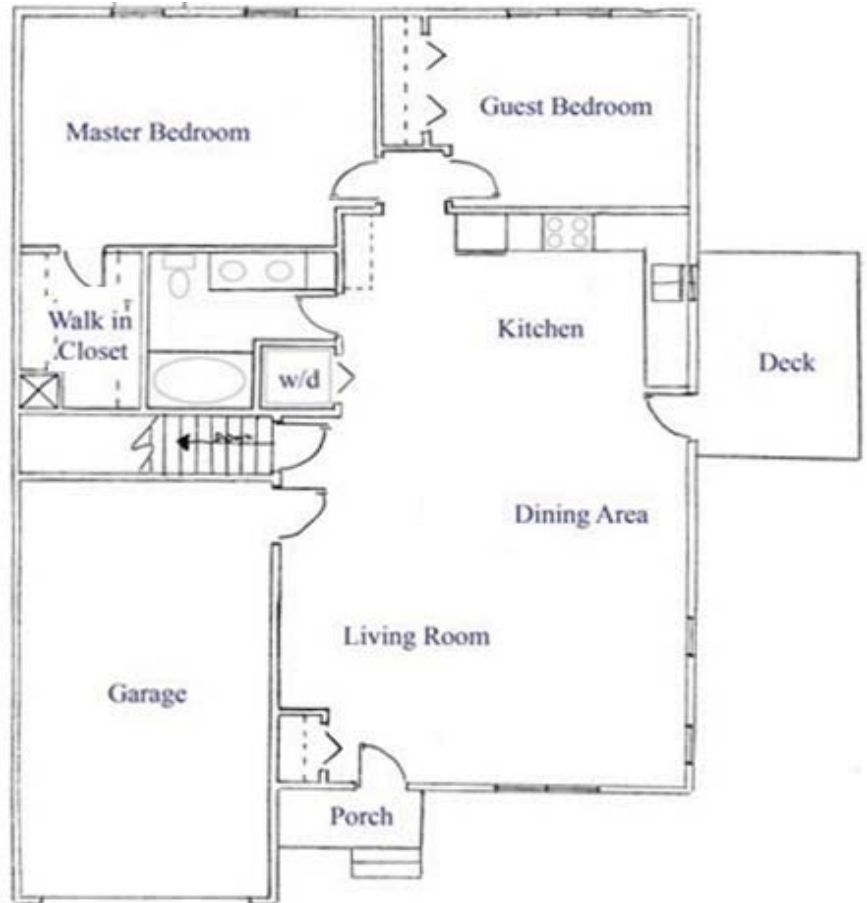

Elevations shown may be conceptual. Floor plans may vary according to elevation and figures reflecting size, square footage, and other dimensions are estimates; actual construction may vary. Size and square footage of your home may vary based on expandable area and options selected. We work to continuously improve our homes, therefore E.A. McNulty Real Estate reserve the right to change plans, dimensions, features, specifications, materials, and availability of homes without notice or obligation.